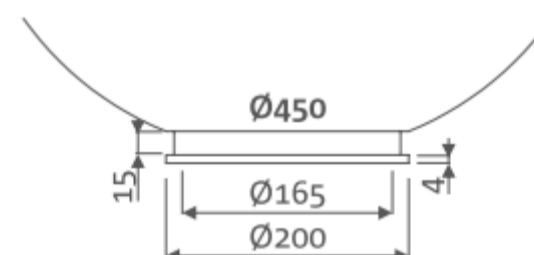

# Sphere 450 k-200 lamp diffuser

Sphere white

Sphere transparent

Sphere painted mounted upwards

Sphere painted mounted downwards

## Technical data

Lamp diffuser	Material type	White	Transparent	Smoked	Luminaire types	Max power of luminaire [W]	Lamp diffuser neck [mm]	Volume [m <sup>3</sup> ]	Weight [kg]
		code							
Sphere 450	PC-UV	651268	-	-	OP 450 OZ 450 (only upwards)	sodium and metal halide - 150	Ø200	0,1	1,8
	PMMA	651281	651283	651285	OP 450 OZ 450 (only upwards)		Ø200	0,1	1,7
Sphere painted mounted upwards 450	PMMA	669281	669283	669285	OP 450 OZ 450 (only upwards)		Ø200	0,1	1,8
Sphere painted mounted downwards 450	PMMA	670281	670283	670285	OP 450		Ø200	0,1	1,8